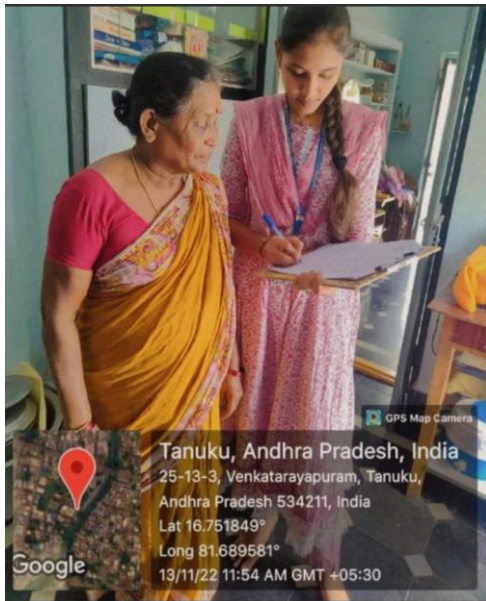

SRI VASAVI ENGINEERING COLLEGE(Autonomous)

PEDATADEPALLI, TADEPALLIGUDEM-534 101

Department of Computer Science & Technology

Team-5

S. No	Roll No.	Name Of the Student	Title Name	Guide Name
1	20A81A0622	KILIMI SAISRI	Online banking	Mr.K.David Raju
2	20A81A0625	KRISHNAPURAPU GNANESHWAR		
3	20A81A0636	NAMBURI SRI KRISHNA PRANEETH GANDHI		
4	20A81A0649	SANKU KEERTHAN		
5	20A81A0627	KUSUMANCHI SPANDANA VALLI		
6	20A81A0623	KONAKALLA BHUVANESWAR		
7	20A81A0647	PICHIKALA CHANDRA MOUNIKA		
8	21A85A0602	KOMMALAPATI SHARON KUMAR		
9	20A81A0620	KANKATALA SRI LAKSHMI SWETHA		
10	20A81A0624	KONALA SAI TEJASWI		
11	20A81A0605	BAYYA TEJASWINI YADAV		
12	20A81A0643	PATSA TAPASVI